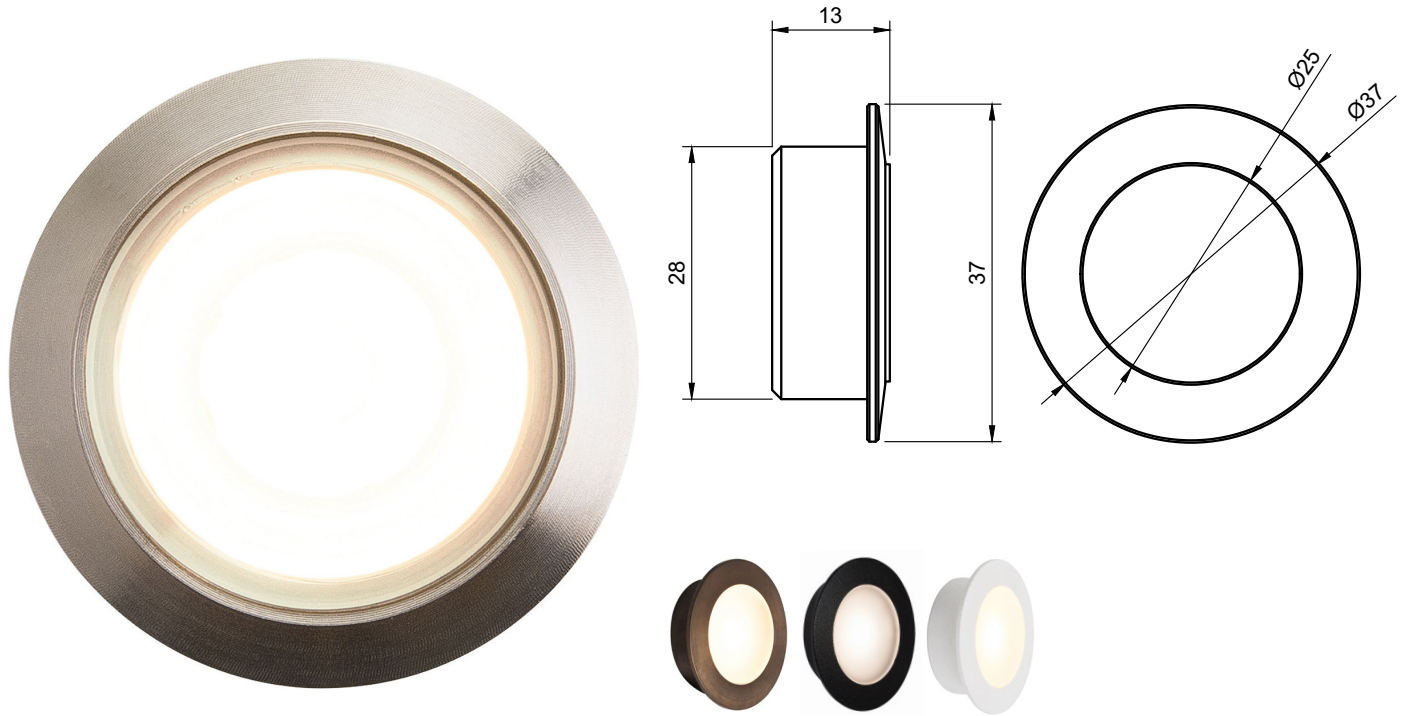

**Description:**

Recessed miniature downlight, ideal for recessing or surface mounting in shallow depths. 1Watt CREE XLAMP XP-G3, various colour temperatures and finishes available. Machined solid brass or Machined Aluminium 6061 body, Borosilicate Glass Lens, accessories available. Resin Sealed Cable Gland, Stainless Steel hinge Screws, pre-fitted Double insulated exterior rated cable.

**Technical:**

|                               |                          |                  |                                   |
|-------------------------------|--------------------------|------------------|-----------------------------------|
| LED TYPE                      | CREE XLAMP XP-G3         | CONTROL GEAR     | REMOTE                            |
| RATED POWER                   | 1W                       | DIMMING PROTOCOL | DALI - 0-10V - PHASE DIM - ON/OFF |
| CRI                           | 80                       | CABLE LENGTH     | 500MM STANDARD LENGTH             |
| BEAM ANGLES                   | NOMINATED IN TABLE BELOW | MOUNTING OPTIONS | RECESSED                          |
| INPUT POWER / FORWARD VOLTAGE | 350mA / 2.73V            | WEIGHT           | 0.2KG                             |
| NOMINAL LUMENS                | 155lm                    | HARDWARE         | GLASS LENS, O-RING, GLAND, CABLE  |
| IP RATING                     | IP40                     | CONSTRUCTION     | MACHINED METAL & HEATSINK         |
| COLOUR TEMPERATURE            | 2700K - 3000K - 4000K    | WARRANTY         | 2 YEARS                           |