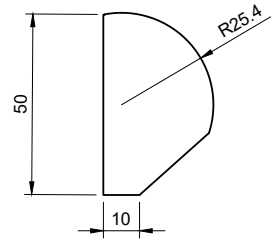

**Technical:**

LED TYPE	COLORS D6240 or CUTTER CLL104	CONTROL GEAR	REMOTE
RATED POWER	1W or 4W	DIMMING PROTOCOL	DALI - 0-10V - PHASE DIM - ON/OFF
CRI	80	CABLE LENGTH	500MM STANDARD LENGTH
BEAM ANGLES	NOMINATED IN TABLE BELOW	MOUNTING OPTIONS	WALL MOUNTED
INPUT POWER	24V DC	WEIGHT	0.2KG
NOMINAL LUMENS	38lm or 268lm	HARDWARE	GLASS LENS, GLAND, CABLE
IP RATING	IP54	CONSTRUCTION	MACHINED METAL & HEATSINK
COLOUR TEMPERATURE	2700K - 3000K - 4000K	WARRANTY	2 YEARS