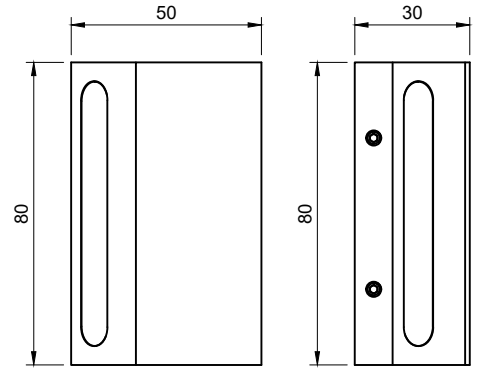

**Description:**

Wall mounted luminaire with bullnose front designed for lighting pathways and stairs fitted with 1W or 4W LED, Various colour temperatures available, various finishes available, pre-fitted Borosilicate Glass Lens, 500mm lead, remote driver. IP54 rated.

**Technical:**

LED TYPE	COLORS D6240 or CUTTER CLL104	CONTROL GEAR	REMOTE
RATED POWER	1W or 4W	DIMMING PROTOCOL	DALI - 0-10V - PHASE DIM - ON/OFF
CRI	80	CABLE LENGTH	500MM STANDARD LENGTH
BEAM ANGLES	NOMINATED IN TABLE BELOW	MOUNTING OPTIONS	WALL MOUNTED
INPUT POWER	24V DC	WEIGHT	0.2KG
NOMINAL LUMENS	38lm or 268lm	HARDWARE	GLASS LENS, GLAND, CABLE
IP RATING	IP54	CONSTRUCTION	MACHINED METAL & HEATSINK
COLOUR TEMPERATURE	2700K - 3000K - 4000K	WARRANTY	2 YEARS