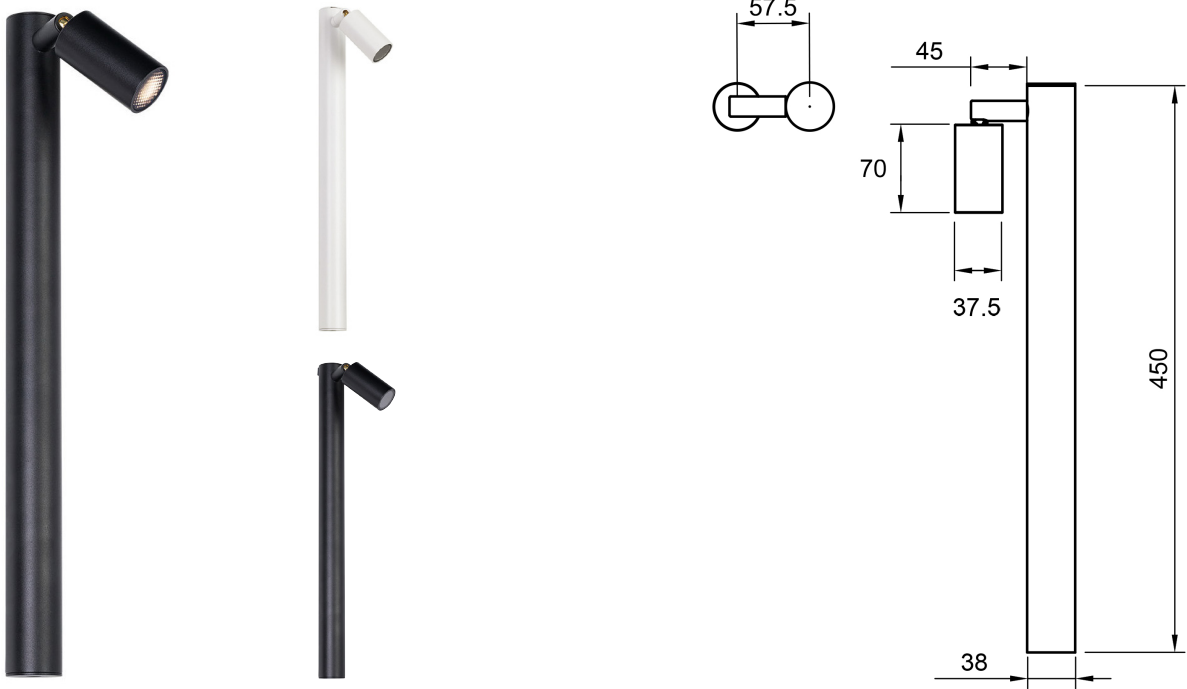

**Description:**

Belonging to the Twiggy family, the Twiggy Bollard Single is a single directional spotlight pole mounted and supplied with a CREE XLamp XP-G3. Available in various colour temperatures, beam angles and finishes. IP65, Borosilicate Glass Lens, pre-fitted Honey Comb Baffle, pre-fitted 500mm lead.

**Technical:**

LED TYPE	CREE XLAMP XP-G3	CONTROL GEAR	REMOTE
RATED POWER	1W - 3W	DIMMING PROTOCOL	DALI - 0-10V - PHASE DIM - ON/OFF
CRI	80	CABLE LENGTH	500MM STANDARD LENGTH
BEAM ANGLES	NOMINATED IN TABLE BELOW	MOUNTING OPTIONS	SPIKE (FLOOR MOUNT ON REQUEST)
INPUT POWER / FORWARD VOLTAGE	24V	WEIGHT	ON REQUEST
NOMINAL LUMENS	190lm - 320lm	HARDWARE	GLASS LENS, CABLE
IP RATING	IP65	CONSTRUCTION	MACHINED METAL
COLOUR TEMPERATURE	2700K - 3000K - 4000K	WARRANTY	2 YEARS

**Product Generator:** example 1602CV-AB-M-30-SP-1W-ON/OFF-N/A

Model	Finish	Beam Angle	CCT	Mounting	Wattage	Dimming	Accessory
NL1602CV	AB Aged Brass	N Narrow 10°	27 2700K	SP Spike	1W / 24V	On/Off*	N/A
	BR Brushed Brass	M Medium 21°	30 3000K	F Floor (on request)	3W / 24V		
	PB Black	W Wide 33°	40 4000K				
	PW White						
	CC Custom						