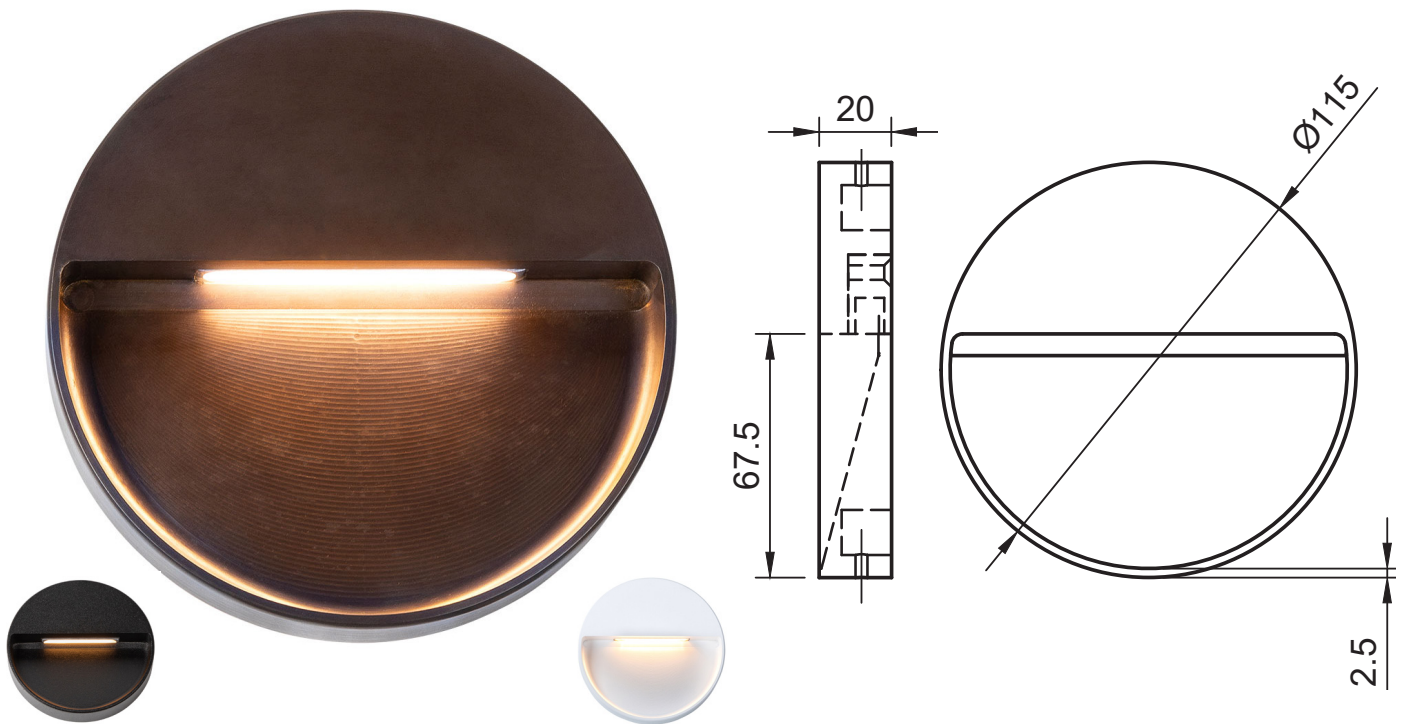

Description:

Low Profile Surface mounted Direct Wall Light, 1W or 4W, Various CCT, IP54, finished in machined 6061 Aluminium (Powdercoated White, Black or Dark Bronze), UV stabilized frosted Acrylic diffuser, pre-fitted 500mm lead, 24V, 'Covert Mounting System'

Technical:

| | | | |
|-------------------------------|-------------------------------|------------------|-----------------------------------|
| LED TYPE | COLORS D6240 or CUTTER CLL104 | CONTROL GEAR | REMOTE |
| RATED POWER | 1W or 4W | DIMMING PROTOCOL | DALI - 0-10V - PHASE DIM - ON/OFF |
| CRI | 80 | CABLE LENGTH | 500MM STANDARD LENGTH |
| BEAM ANGLES | NOMINATED IN TABLE BELOW | MOUNTING OPTIONS | SURFACE WALL |
| INPUT POWER / FORWARD VOLTAGE | 24V CONSTANT VOLTAGE | WEIGHT | 0.4KG |
| NOMINAL LUMENS | 38lm or 268lm | HARDWARE | COVERT MOUNTING SYSTEM |
| IP RATING | IP54 | CONSTRUCTION | MACHINED ALUMINIUM / BRASS |
| COLOUR TEMPERATURE | 2700K - 3000K - 4000K | WARRANTY | 2 YEARS |

Product Generator: example 3110-PB-D-30-W-1W-DALI-N/A

| Model | Finish | Beam Angle | CCT | Mounting | Wattage | Dimming | Accessory |
|--------|---------------|------------|----------|----------------|----------|---------|-----------|
| NL3110 | PB Black | D Diffused | 27 2700K | W Wall Mounted | 1W / 24V | DALI | N/A |
| | PW White | | 30 3000K | | 4W / 24V | 0-10V | |
| | AB Aged Brass | | 40 4000K | | | Phase | |
| | | | | | | On/Off | |
| | | | | | | | |
| | | | | | | | |