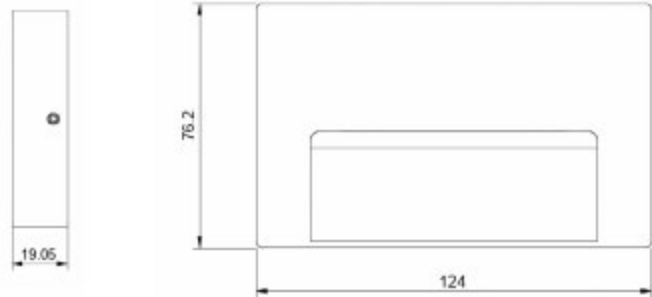

Description:

A wall mounted luminaire especially designed for lighting pathways, stairs and other foot traffic areas. Wallaby is configured with a two watt LED to deliver a most desirable level of illumination. Various colour temperatures and finishes available. The emitted illumination is diffused by a Borosilicate glass lens.

Technical:

LED type	Colors D6240 or Cutter CLL104	Control gear	Remote
Rated power	2w	Dimming protocols	Dali, 0-10V, Phase Dim, On/Off
CRI	80	Cable length	300 mm
Beam angles	Diffused	Mounting options	Surface
Input power	24 VDC	Weight	1 kg
Delivered Lumens	94	Hardware	Covert Mounting System
IP rating	IP65	Construction	Machined metal, glass lens
Colour temperature	2700K – 3000K	Warranty	Two years