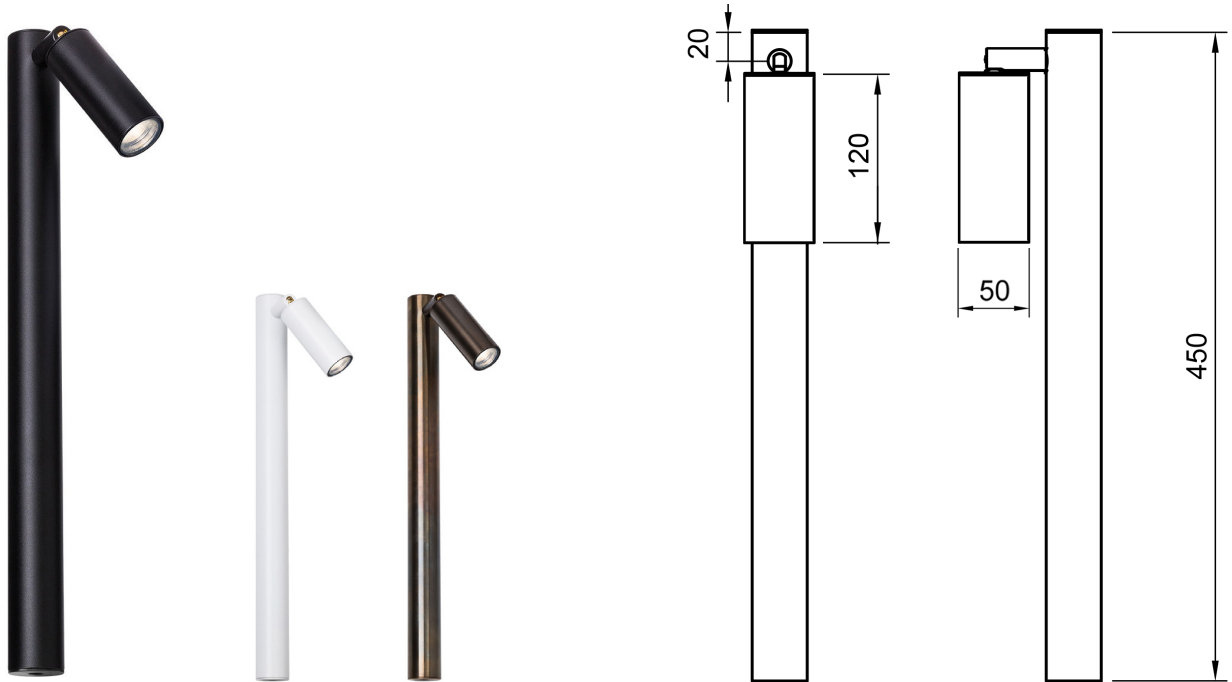

Description:

Belonging to the **Firefly Family** range, the Firefly Bollard Single offers a simple, clean aesthetic available in various colour temperatures, optics, finishes and control options. The Firefly Family offers a variety of products suitable for various applications. The products contain the same LED chip and optics for a consistent approach. Supplied with cable gland and double insulated cable. The Firefly Family also consists of a **Micro**, **XL** and **Deco** range creating a full suite of products.

Technical:

LED TYPE	XHP-50 Gen 2	CONTROL GEAR	REMOTE
RATED POWER	4W - 6W - 9W	DIMMING PROTOCOL	DALI - 0-10V - PHASE DIM - ON/OFF
CRI	80	CABLE LENGTH	500MM STANDARD LENGTH
BEAM ANGLES	NOMINATED IN TABLE BELOW	MOUNTING OPTIONS	SPIKE (FLOOR MOUNT ON REQUEST)
INPUT POWER	6V / NOMINATED IN TABLE BELOW	WEIGHT	ON REQUEST
NOMINAL LUMENS	300lm - 476lm - 780lm	HARDWARE	GLASS LENS, O-RING, GLAND, CABLE
IP RATING	IP65	CONSTRUCTION	MACHINED METAL & HEATSINK
COLOUR TEMPERATURE	2700K - 3000K - 4000K	WARRANTY	2 YEARS

Product Generator: example 7009CC-PB-M-30-SP-4W-1-2

Model	Finish	Beam Angle	CCT	Mounting	Wattage	Dimming	Accessory
NL7009CC	AB Aged Brass	N Narrow 10°	27 2700K	SP Spike	4W / 350mA	1 DALI	HC Honeycomb Louver
	BR Brushed Brass	M Medium 21°	30 3000K	F Floor (on req)	6W / 700mA	2 0-10V	DL Diffuser Lens
	PB Black	W Wide 33°	40 4000K		9W / 1050mA	3 Phase	
	PW White	E Elliptical 26°x41°				4 On/Off	
	CC Custom						
NL7009CV	AB Aged Brass	N Narrow 10°	27 2700K	SP Spike	4W / 24V DC	1 1-10V	HC Honeycomb Louver
	BR Brushed Brass	M Medium 21°	30 3000K	F Floor (on req)	6W / 24V DC	2 On/Off	DL Diffuser Lens
	PB Black	W Wide 33°	40 4000K		9W / 24V DC		
	PW White	E Elliptical 26°x41°					
	CC Custom						