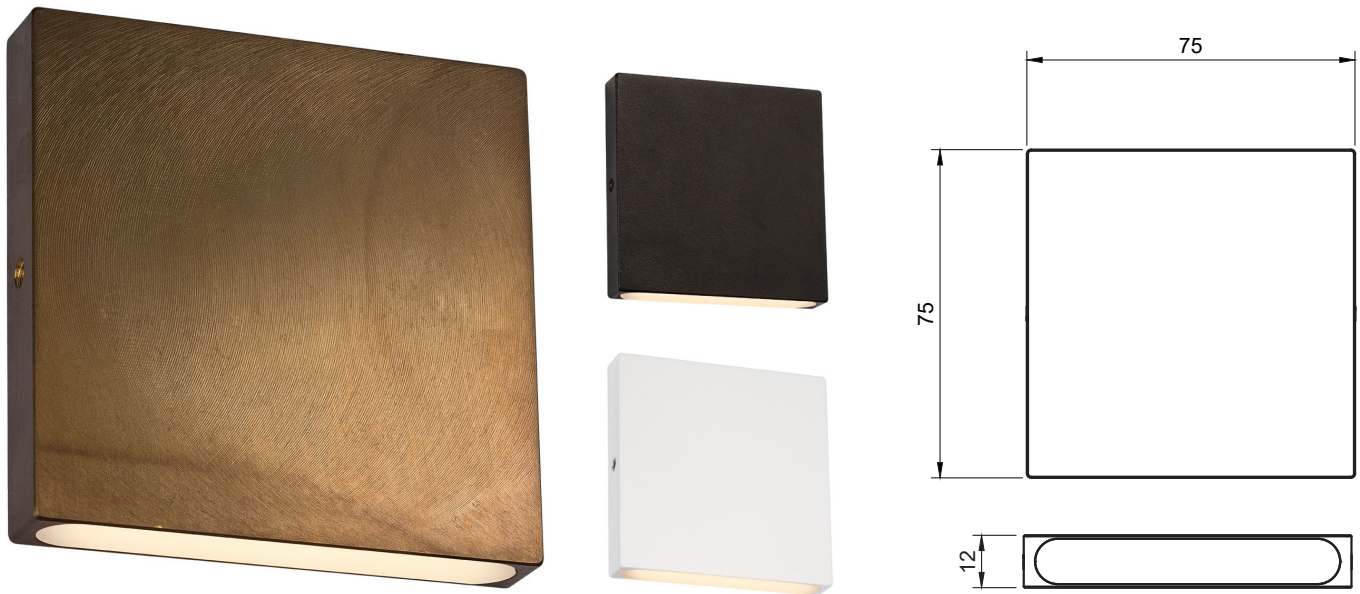

**Description:**

Low Profile Surface mounted Direct Wall Light, Various colour temperatures, IP54, finished in machined solid Brass (Aged) or 6061 Aluminium (Powder Coated), UV stabilized frosted Acrylic diffuser, pre-fitted 500mm lead, remote 24VDC constant voltage, 'Covert Mounting System'

**Technical:**

LED TYPE	COLORS D6240 or CUTTER CLL104	CONTROL GEAR	REMOTE
RATED POWER	1W or 4W	DIMMING PROTOCOL	DALI - 0-10V - PHASE DIM - ON/OFF
CRI	80	CABLE LENGTH	500MM STANDARD LENGTH
BEAM ANGLES	NOMINATED IN TABLE BELOW	MOUNTING OPTIONS	SURFACE
INPUT POWER	24V DC	WEIGHT	0.2KG
NOMINAL LUMENS	38lm or 268lm	HARDWARE	GLASS LENS, O-RING, GLAND, CABLE
IP RATING	IP54	CONSTRUCTION	MACHINED METAL & HEATSINK
COLOUR TEMPERATURE	2700K - 3000K - 4000K	WARRANTY	2 YEARS